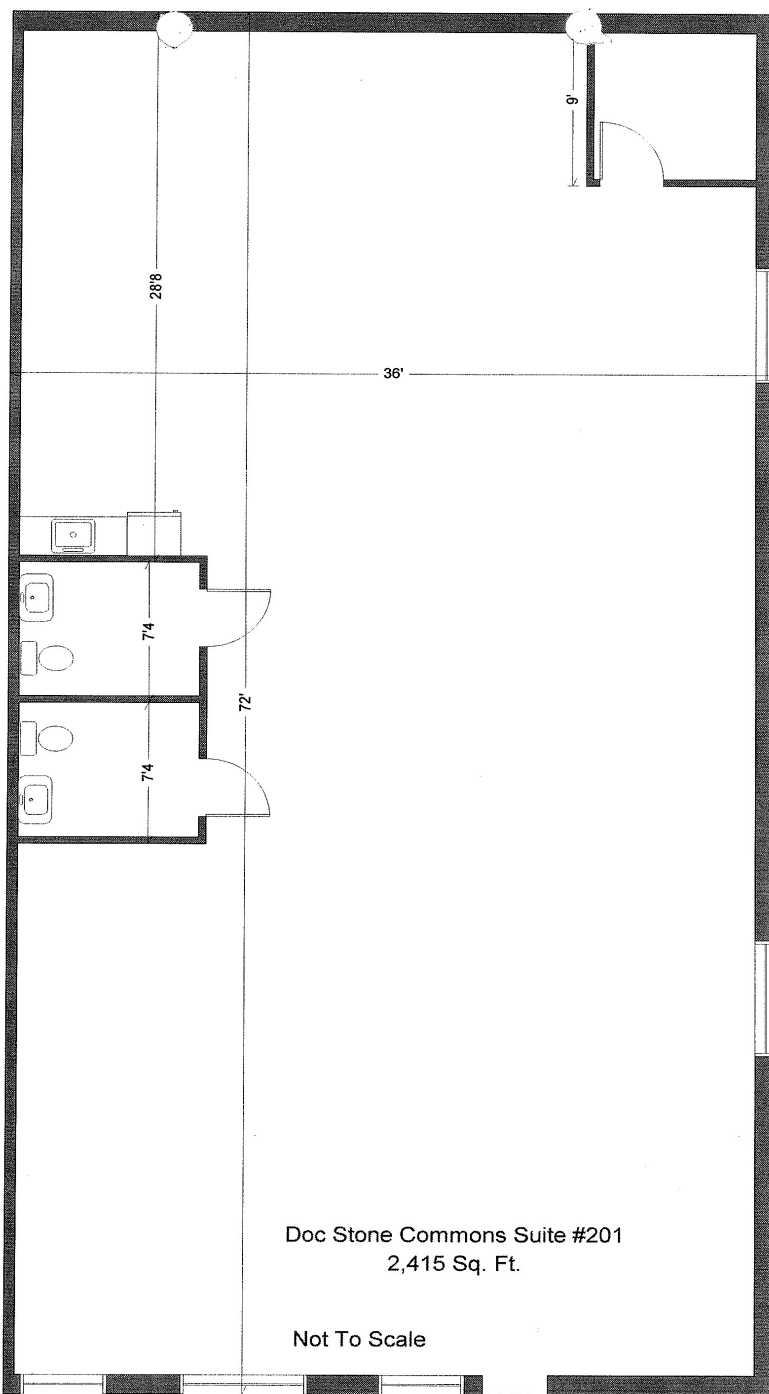

DOCSTONE COMMONS

24 Onville Road
Stafford Virginia
MTH Management Corporation
(540) 253-5555
www.mthmanagement.com

SUITE-201

2,415 s.f.

Doc Stone Commons Suite #201
2,415 Sq. Ft.

Not To Scale